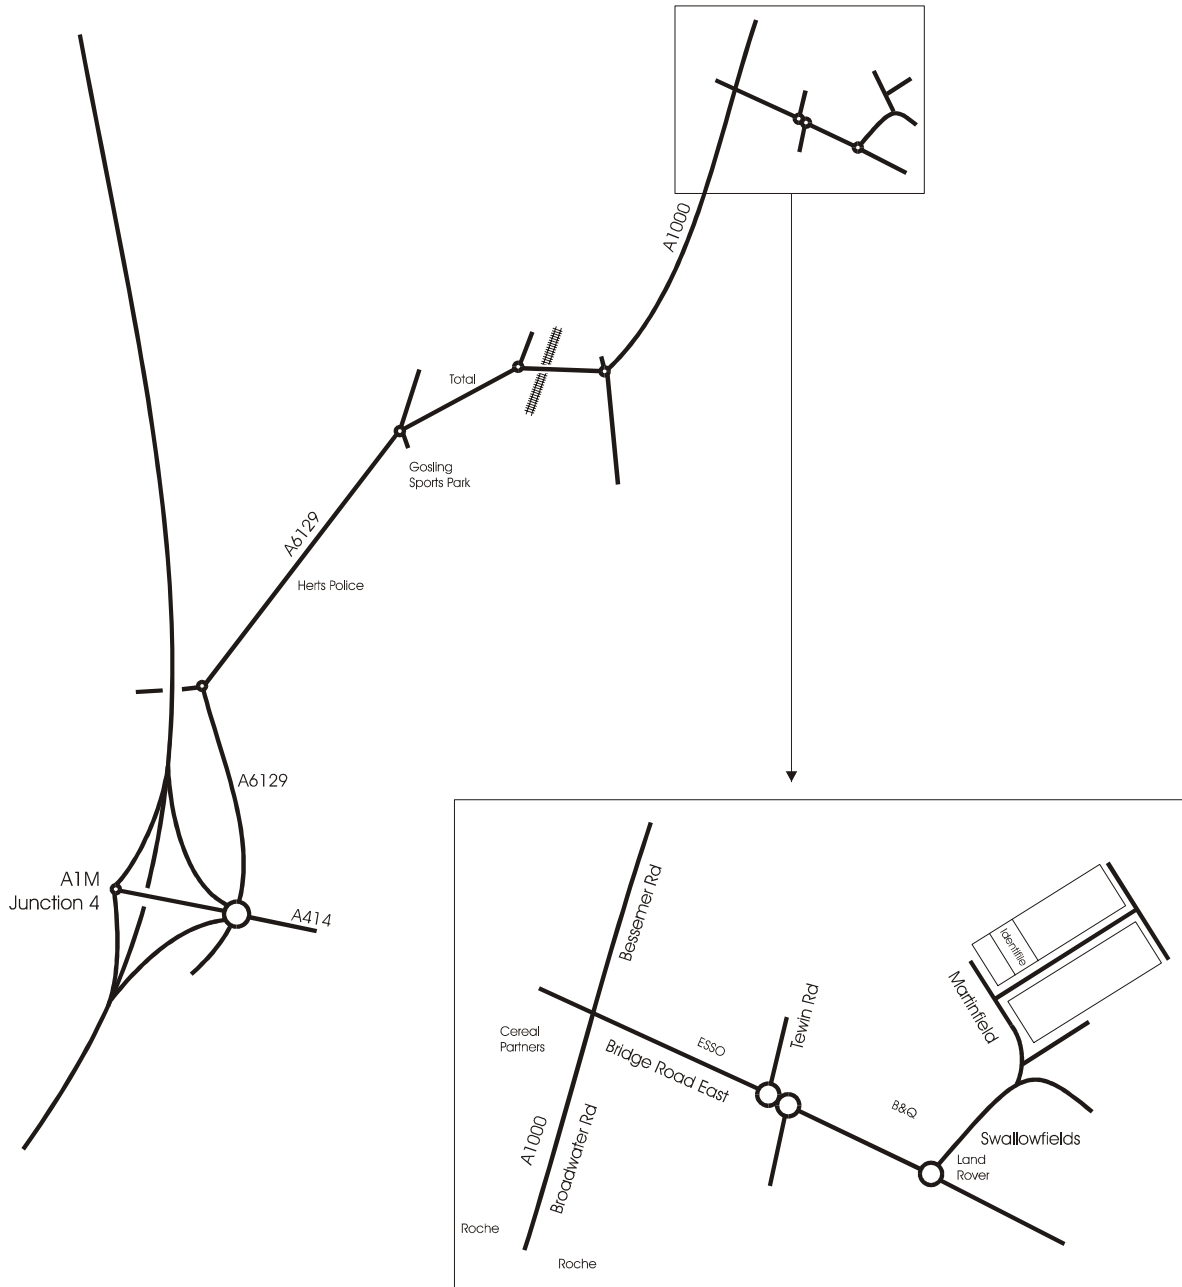

## Directions

Take exit 4 of the A1M towards Hertford, Welwyn Garden City, at the top of the slip road take the second exit on the small roundabout over the motorway, and on the large roundabout take the first exit to the A6129 (this is a badly designed roundabout, take care with traffic lights!). On the next roundabout, follow the A6129 (second exit) past the police station and take the second exit at the next roundabout over the railway line, take the second exit at the next roundabout, pass Roche and Cereal Partners and at the large signaled crossroads turn right. Follow this road past the petrol station, straight over the double roundabout and turn left at the B&Q roundabout, follow this road and take the third turning on the right.

Identifile Systems Limited  
2 Bridgegate Centre  
Martinfield  
Welwyn Garden City  
Hertfordshire AL7 1JG